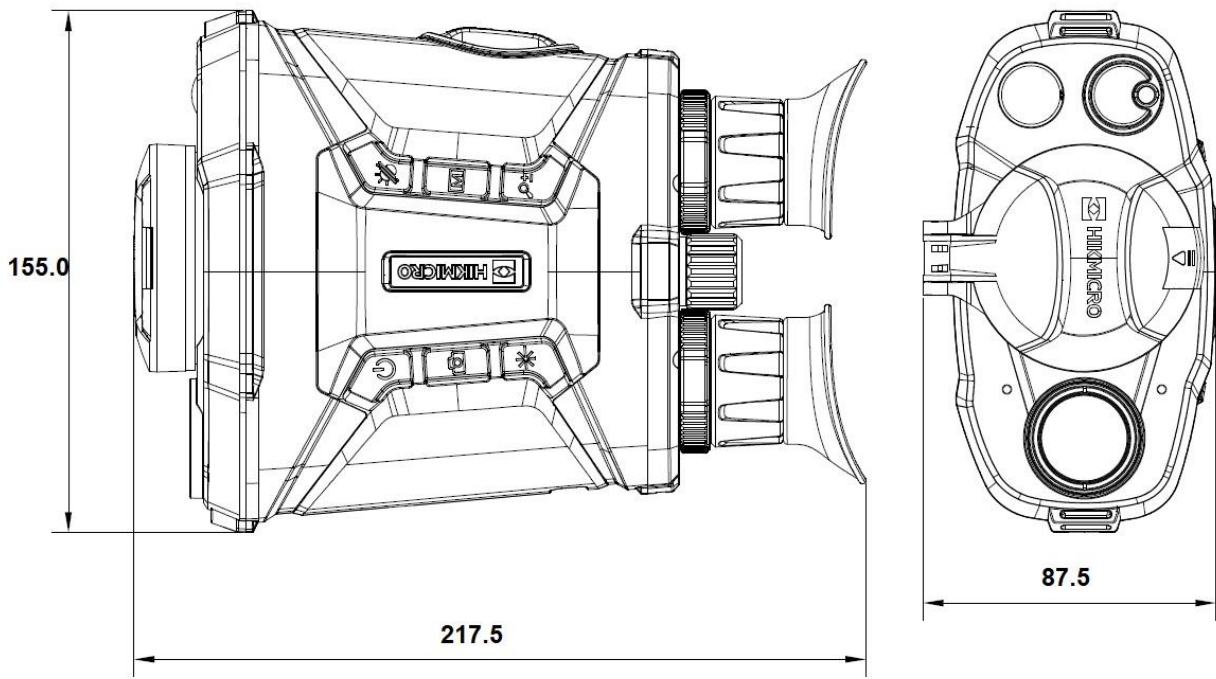

## Specification

THERMAL MODULE	
IMAGE SENSOR	VOx Uncooled Focal Plane Arrays
MAX. RESOLUTION	640 × 512
PIXEL INTERVAL	12 μm
NETD	< 20 mk (@25°C, F# = 1.0)
LENS (FOCAL LENGTH)	50 mm
APERTURE	F0.9
DIGITAL ZOOM	1 ×, 2 ×, 4 ×, 8 ×, 16 ×
MAGNIFICATION	3.4 ×
DETECTION RANGE	2600 m
MIN. FOCUSING DISTANCE	5 m
FOCUS MODE	manual
FRAME RATE	25 Hz
FIELD OF VIEW(H × V), DEGREES/M @100 M	8.8° × 7.0° (H × V)/ 15.4 m × 12.2 m
OPTICAL MODULE	
IMAGE SENSOR	1.88" Progressive Scan CMOS
MAX. RESOLUTION	2560 × 1440
FOCAL LENGTH	31 mm
APERTURE	F1.2
IMAGE ENHANCEMENT	YES
MIN. ILLUMINATION	0.001 lux @ (F1.0, AGC On)
SMART IR	YES
IR ILLUMINATOR WAVELENGTH	850 nm
VIEWING RANGE AT NIGHT	400 m
IMAGE DISPLAY	
DISPLAY	0.39 inch, OLED, 1024 × 768
DIOPTR (RANGE)	-5 D to +3 D
OPTICAL MODE	Day, Night, Auto, Defog
FFC (FLAT FIELD CORRECTION) MODE	Auto, Manual, External Correction
IMAGE MODE	Optical, Fusion, White Hot, Black Hot, Red Hot, Image Fusion
IMAGE PRO	YES

## Dimension

Unit: mm